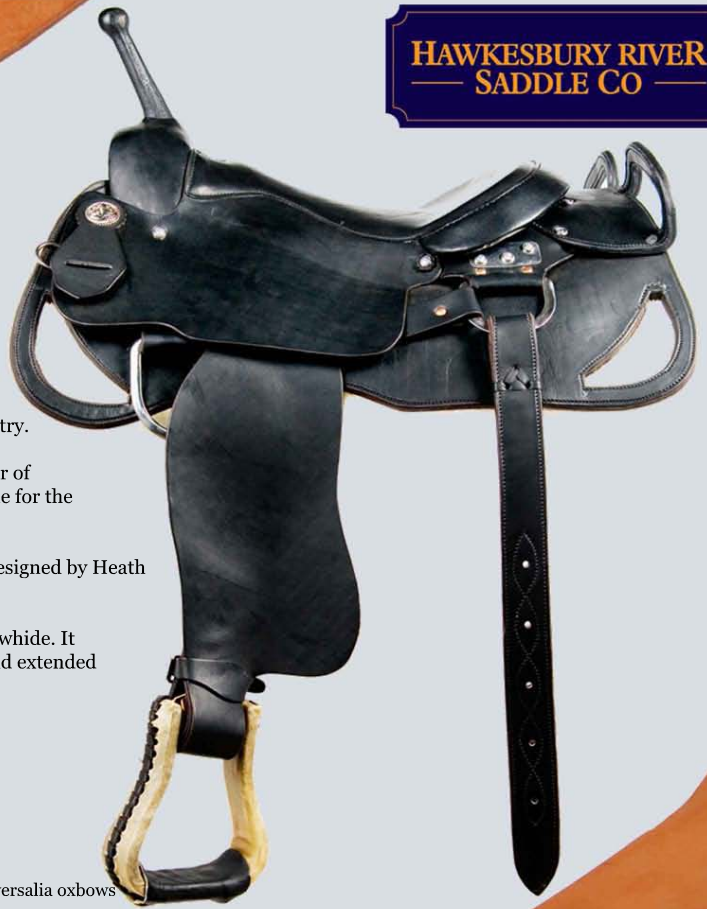

Specs:

Quarterhorse Bars
Saddle Tree Gullet: 6.5" 16.5cm
Cantle: 2"
Total Length: 28"
Total Width 23"
Horn 6"
Weight 14.5kg incl rear girth & versalia oxbows
Seat Size: 15"

Please note that sizes and weight may vary slightly as all saddles are hand made